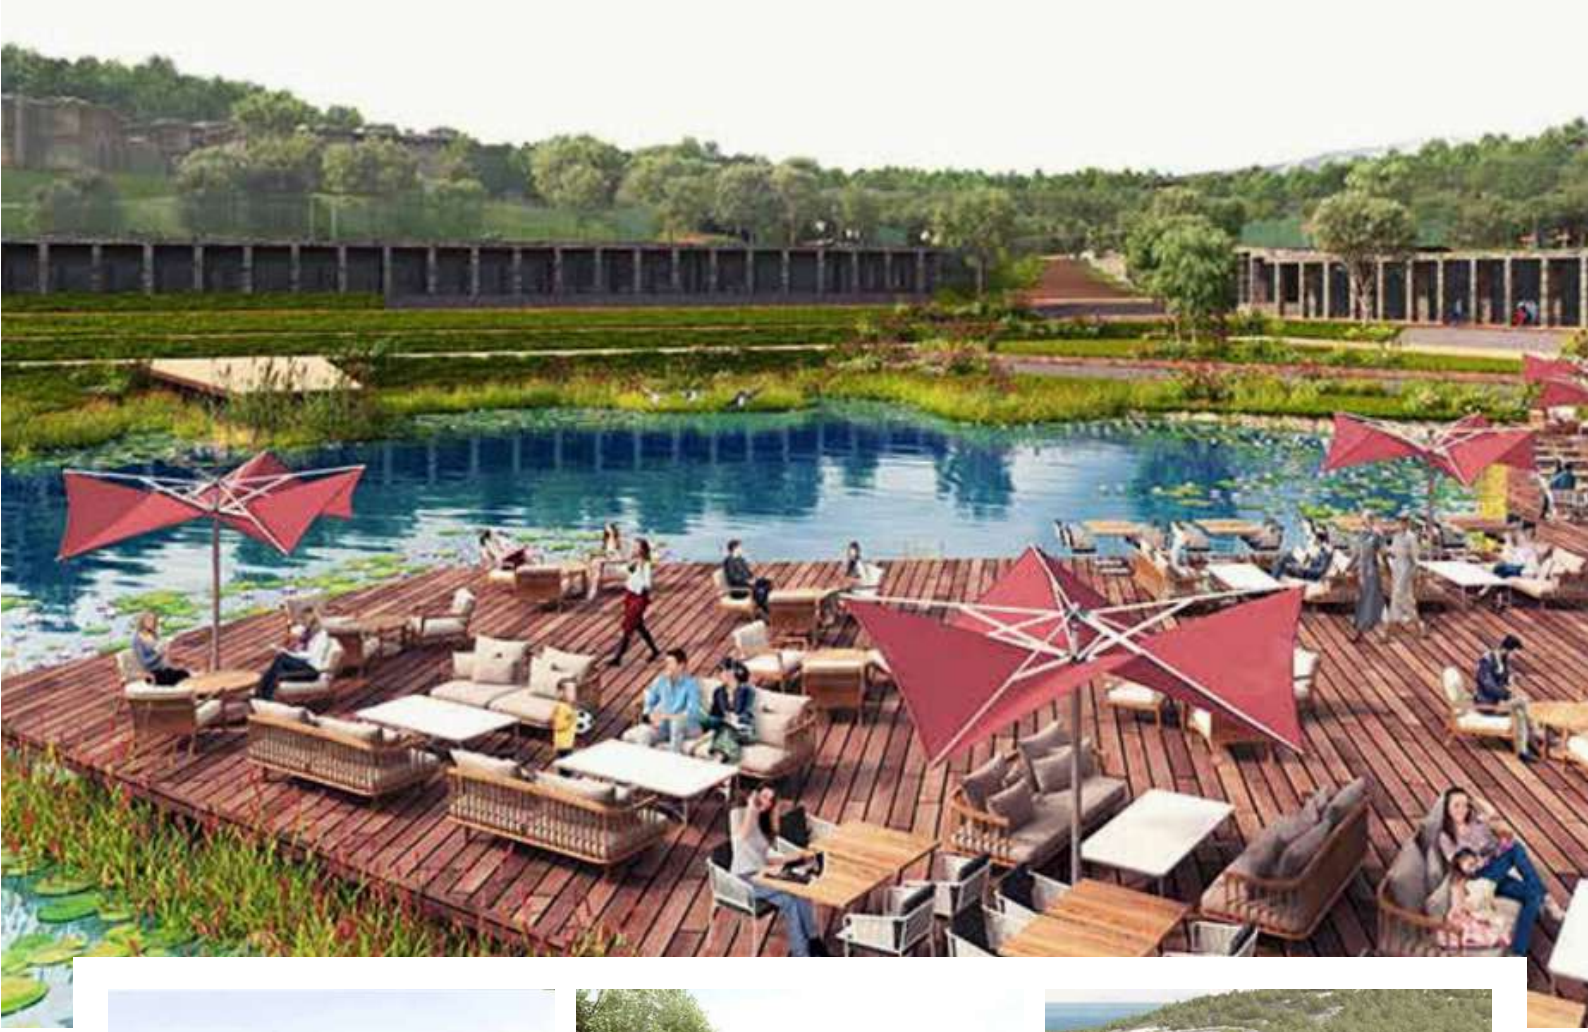

Price list

Villa Types	Min Price	Max Price
2+1 – A1	1.141.000 TL	1.263.000 TL
2+1 – A2	1.303.000 TL	1.453.000 TL
3+1 – B1	1.472.000 TL	1.667.000 TL
3+1 – B2	1.391.000 TL	1.624.000 TL
3+1 – C	1.525.000 TL	1.689.000 TL
4+1 – D1	2.565.000 TL	2.836.000 TL
4+1 – D2	2.539.000 TL	2.883.000 TL
4.5+1 – E	2.594.000 TL	2.894.000 TL
5+1 – F	4.884.000 TL	5.089.000 TL

PLEASE CONTACT US FOR FURTHER DETAILS:

Tr: +90 533 063 57 64 En: +90 542 356 52 78

Ar: +90 542 548 79 52 Pr: +90 533 742 54 80

WWW.BOSPHORUSIRE.COM